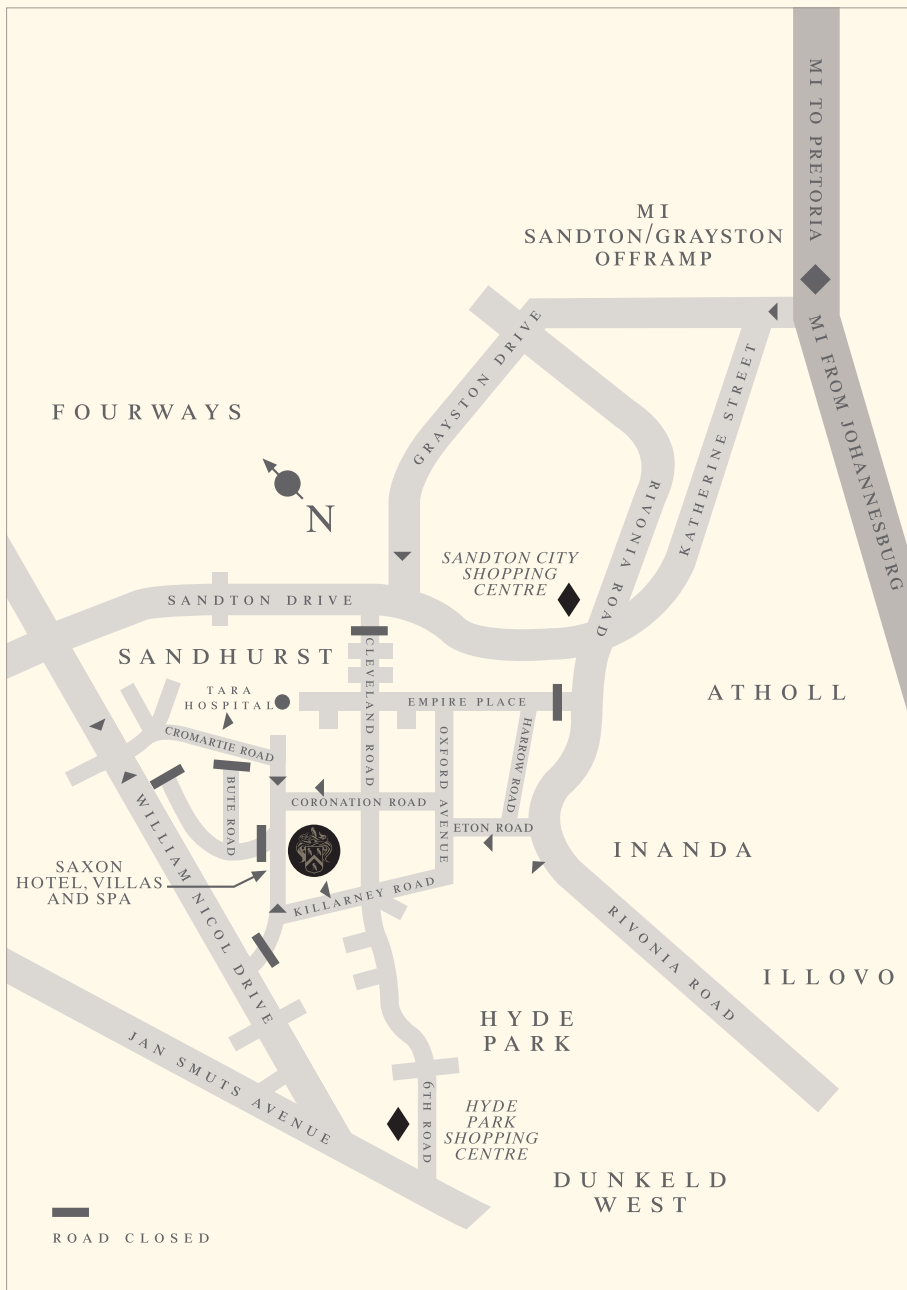

S A X O N

HOTEL, VILLAS AND SPA

SOUTH AFRICA

DIRECTIONS FROM O.R. TAMBO INTERNATIONAL AIRPORT TO THE SAXON HOTEL, VILLAS AND SPA

- As you leave O.R. Tambo International Airport, keep on the far RIGHT HAND SIDE of the main exit carriageway. Follow the overhead sign marked R24 - JOHANNESBURG.
- You will merge with the N12 highway, travelling west.
- Approaching the N12/N3 interchange, follow the overhead sign marked N3 (N1) PRETORIA. DO NOT TAKE THE SIGN MARKED JOHANNESBURG. You will now be travelling NORTH along the N3 highway.

AT THIS POINT

- You will pass the following overhead signs LINKSFIELD ROAD, MODDERFONTEIN ROAD, LONDON ROAD, MARLBORO DRIVE. As you approach the interchange, follow the sign marked M1 JOHANNESBURG.
- You will now be travelling SOUTH on the M1 motorway.
- You will pass the following overhead signs WOODMEAD, MARLBORO DRIVE. Take the GRAYSTON DRIVE offramp. Turn RIGHT at the traffic lights.
- Continue along GRAYSTON DRIVE until you reach a T-junction. Turn right at the traffic light into SANDTON DRIVE. Continue down the hill to WILLIAM NICOL DRIVE. Turn left into WILLIAM NICOL DRIVE.
- At the next traffic light, you will turn left into CROMARTIE ROAD. Follow CROMARTIE ROAD, past the boom gate until you get to the T-JUNCTION.
- Turn right into SAXON ROAD. The SAXON HOTEL, VILLAS AND SPA is clearly marked on the LEFT HAND SIDE of SAXON ROAD.

DIRECTIONS FROM SANDTON GAUTRAIN STATION

- On exiting the Sandton Gautrain station, turn right into RIVONIA ROAD and right again into SANDTON DRIVE.
- You will follow SANDTON DRIVE till you get to WILLIAM NICOL DRIVE. Turn left into WILLIAM NICOL DRIVE.
- At the next traffic light, you will turn left into CROMARTIE ROAD. Follow CROMARTIE ROAD, past the boom gate until you get to the T-JUNCTION.
- Turn right into SAXON ROAD. The SAXON HOTEL, VILLAS AND SPA is clearly marked on the LEFT HAND SIDE of SAXON ROAD.

DIRECTIONS FROM ROSEBANK GAUTRAIN STATION

- On exiting the Rosebank Gautrain station, turn right into OXFORD ROAD and continue to BOMPAS ROAD. Turn left into BOMPAS ROAD and continue to JAN SMUTS AVENUE. Turn right into JAN SMUTS AVENUE and keep to the right hand lane. Take the right hand fork into WILLIAM NICOL DRIVE. Continue along WILLIAM NICOL DRIVE until you get to CROMARTIE ROAD.
- Turn right into CROMARTIE ROAD. Follow CROMARTIE ROAD, past the boom gate until you get to the T-JUNCTION.
- Turn right into SAXON ROAD. The SAXON HOTEL, VILLAS AND SPA is clearly marked on the LEFT HAND SIDE of SAXON ROAD.